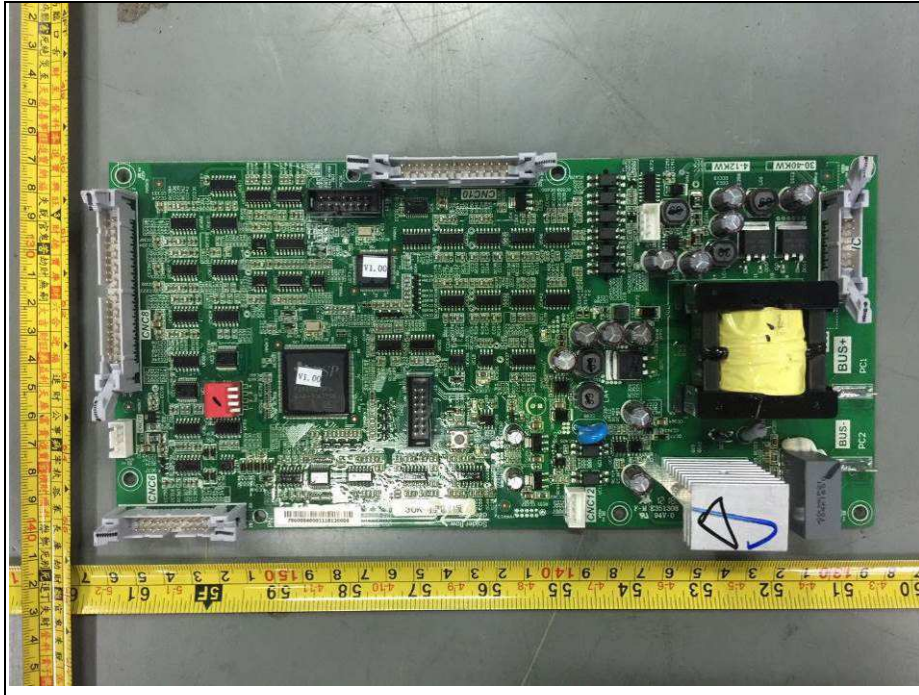

**BUREAU
VERITAS**

Reference No.: 190308N051R1

Bureau Veritas Shenzhen Co., Ltd.
Dongguan Branch

No. 34, Chenwulu Section, Guantai Rd., Houjie
Town, Dongguan City,
Guangdong 523942, China

Tel.: +86 769 8998 2098
Fax: +86 769 8593 1080
Email: customerservice.dg@cn.bureauveritas.com