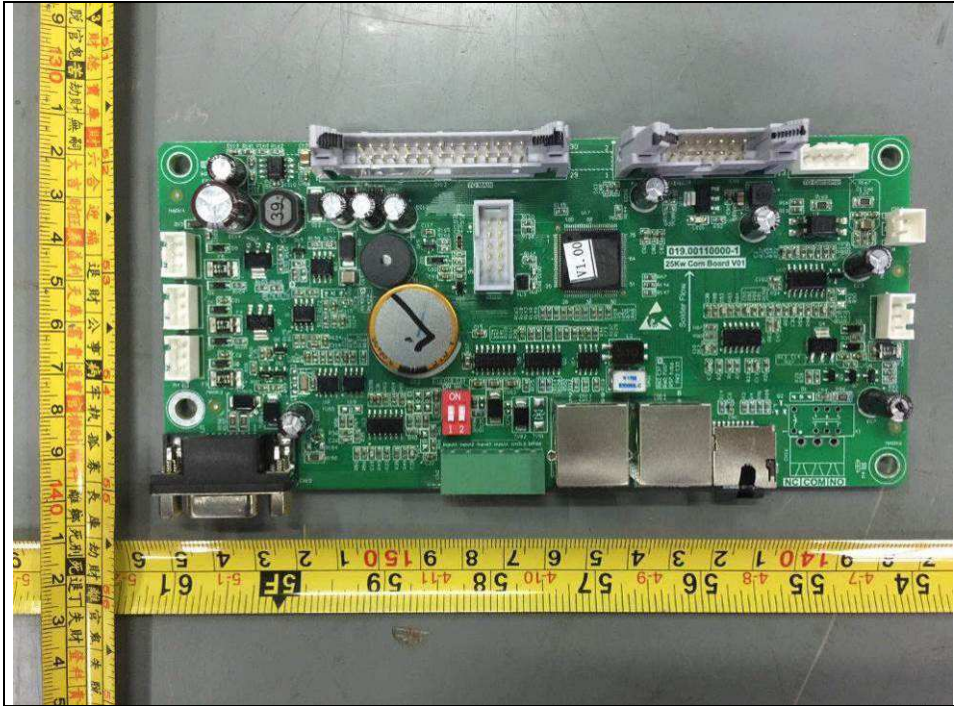

BUREAU VERITAS

Reference No.: 190308N051R1

Bureau Veritas Shenzhen Co., Ltd.
Dongguan Branch

No. 34, Chenwulu Section, Guantai Rd., Houjie
Town, Dongguan City,
Guangdong 523942, China

Tel.: +86 769 8998 2098
Fax: +86 769 8593 1080
Email: customerservice.dg@cn.bureauveritas.com