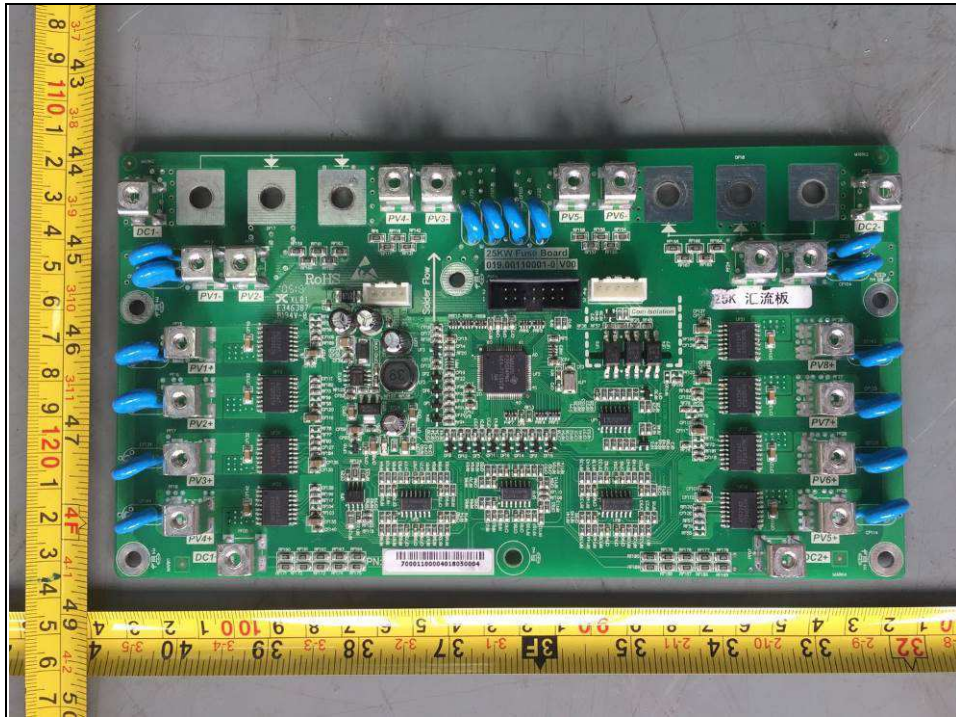

BUREAU VERITAS

Reference No.: 190308N051R1

Bureau Veritas Shenzhen Co., Ltd.
Dongguan Branch

No. 34, Chenwulu Section, Guantai Rd., Houjie
Town, Dongguan City,
Guangdong 523942, China

Tel.: +86 769 8998 2098
Fax: +86 769 8593 1080
Email: customerservice.dg@cn.bureauveritas.com