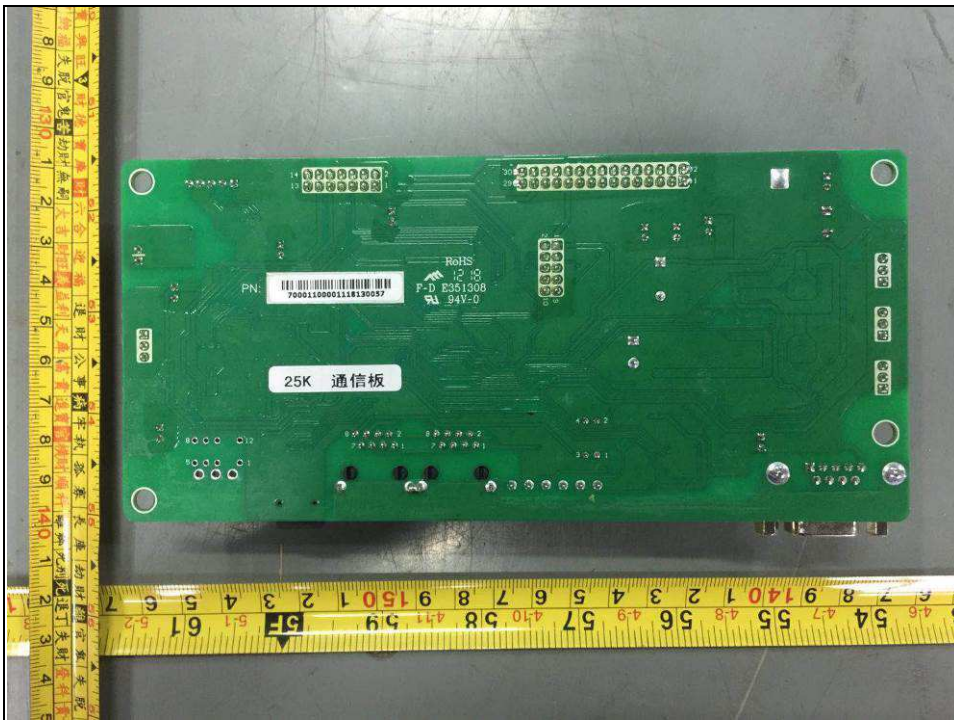

Reference No.: 190308N051R1

BUREAU VERITAS

Reference No.: 190308N051R1

Bureau Veritas Shenzhen Co., Ltd.  
Dongguan Branch

No. 34, Chenwulu Section, Guantai Rd., Houjie  
Town, Dongguan City,  
Guangdong 523942, China