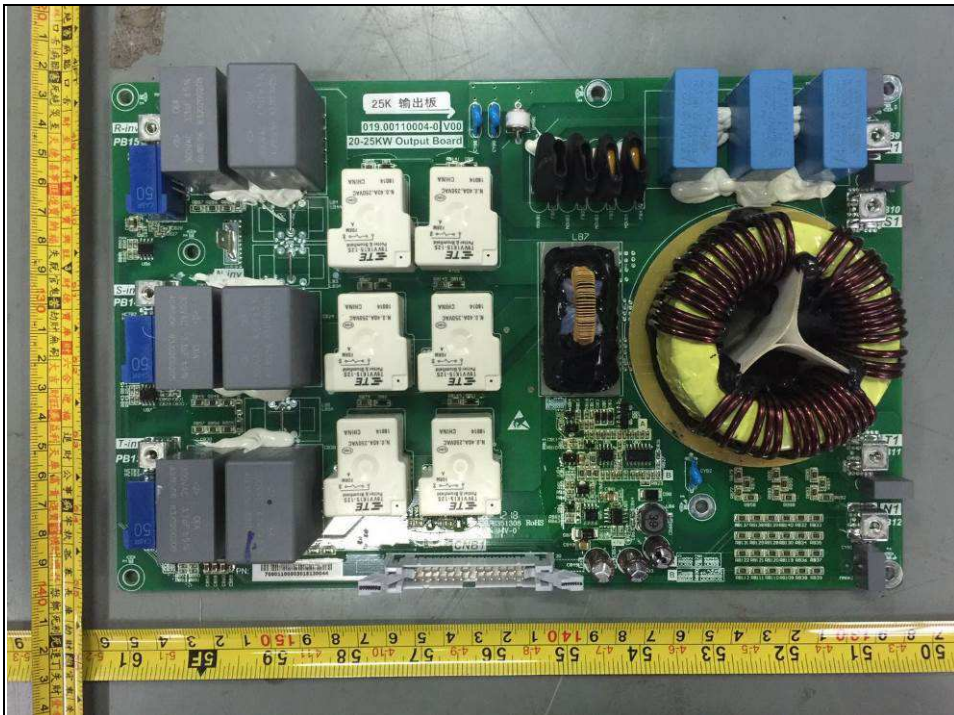

BUREAU
VERITAS

Reference No.: 190308N051R1