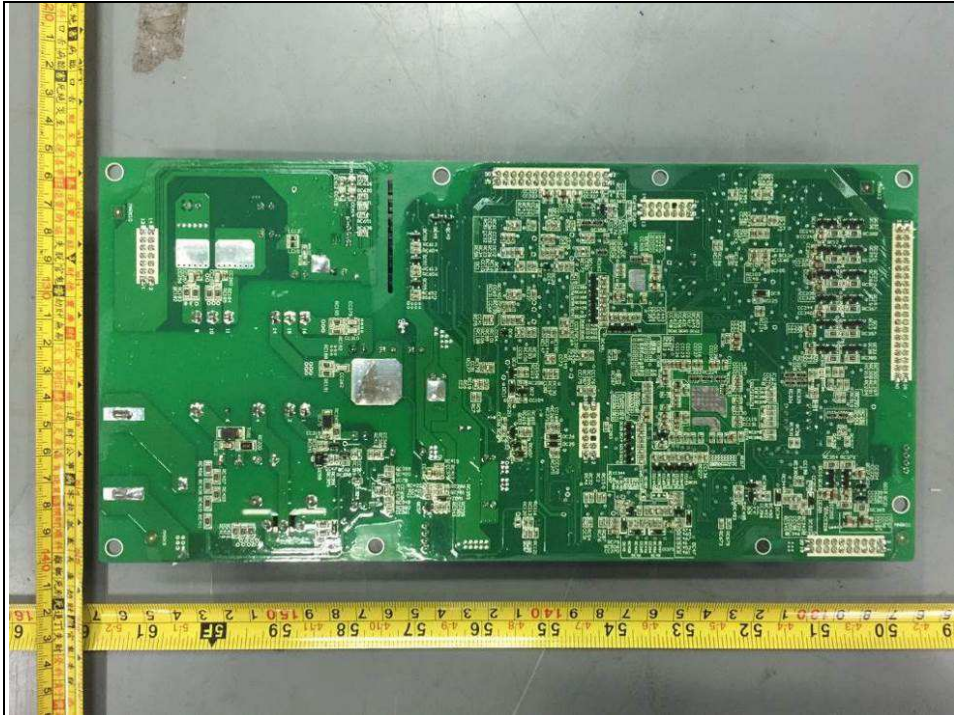

BUREAU
VERITAS

Reference No.: 190308N051R1