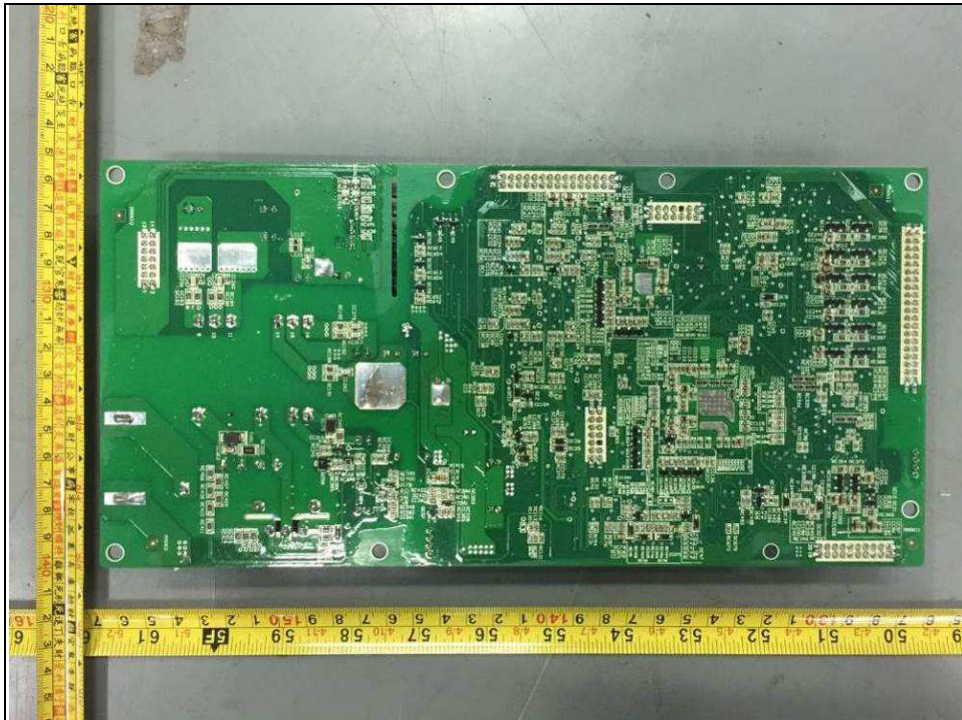

**BUREAU
VERITAS**

Reference No.: 190308N051R1

Bureau Veritas Shenzhen Co., Ltd.
Dongguan Branch

No. 34, Chenwulu Section, Guantai Rd., Houjie
Town, Dongguan City,
Guangdong 523942, China

Tel.: +86 769 8998 2098
Fax: +86 769 8593 1080
Email: customerservice.dg@cn.bureauveritas.com